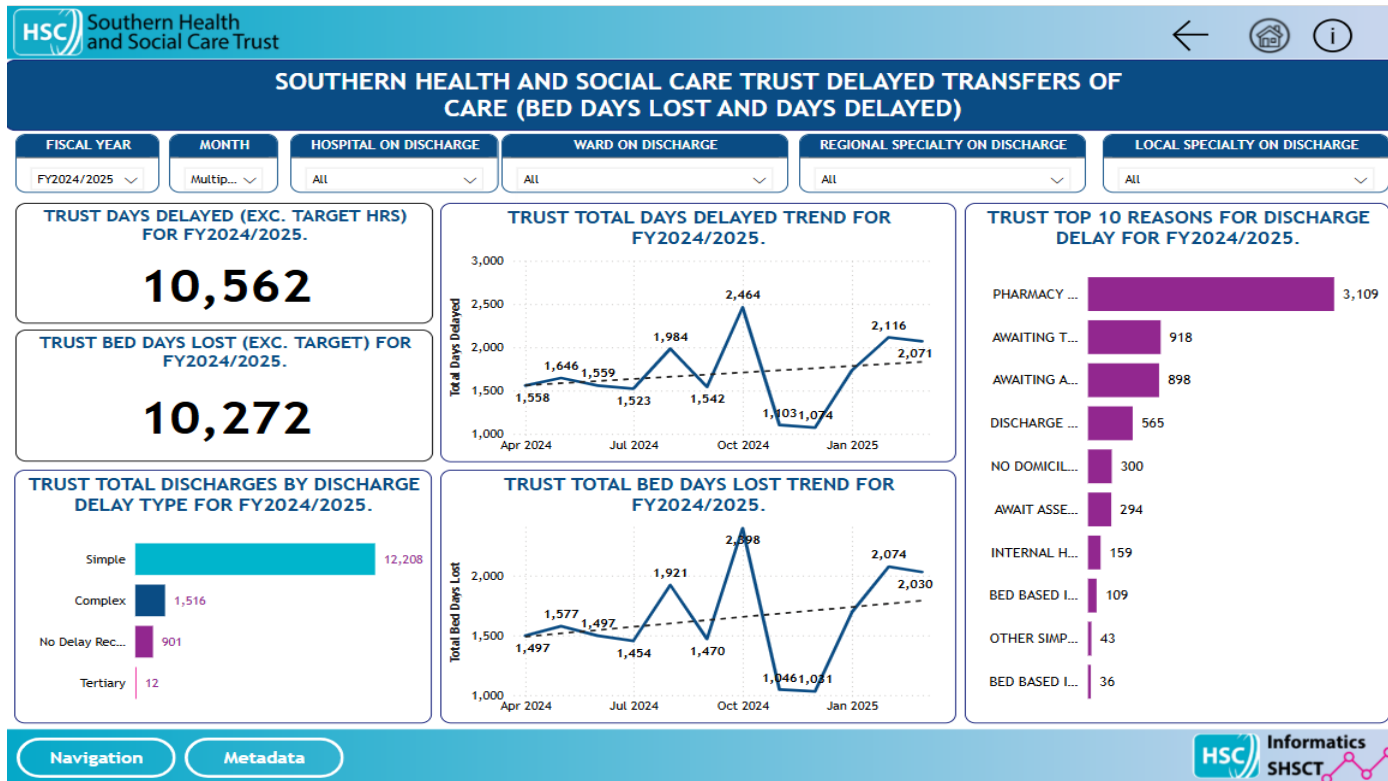

6 months Date Range period: October 24 – March 25

Year, Month	Total_Days_Delayed
2024, October	2,464
2024, November	1,103
2024, December	1,074
2025, January	1,735
2025, February	2,116
2025, March	2,071